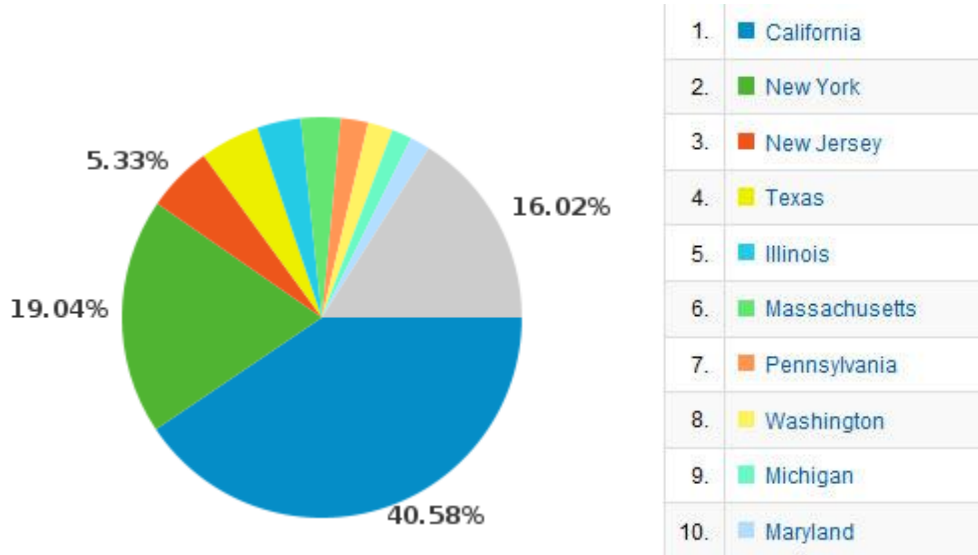

25-54 years old	65.2%
Household Income - over \$150,000	76.3%
Professionals	81.0%
Male	68.0%
Access from work	74.0%
Active online customers (Shopped online in the last 6 months)	94.0%

### Demographic Breakdown